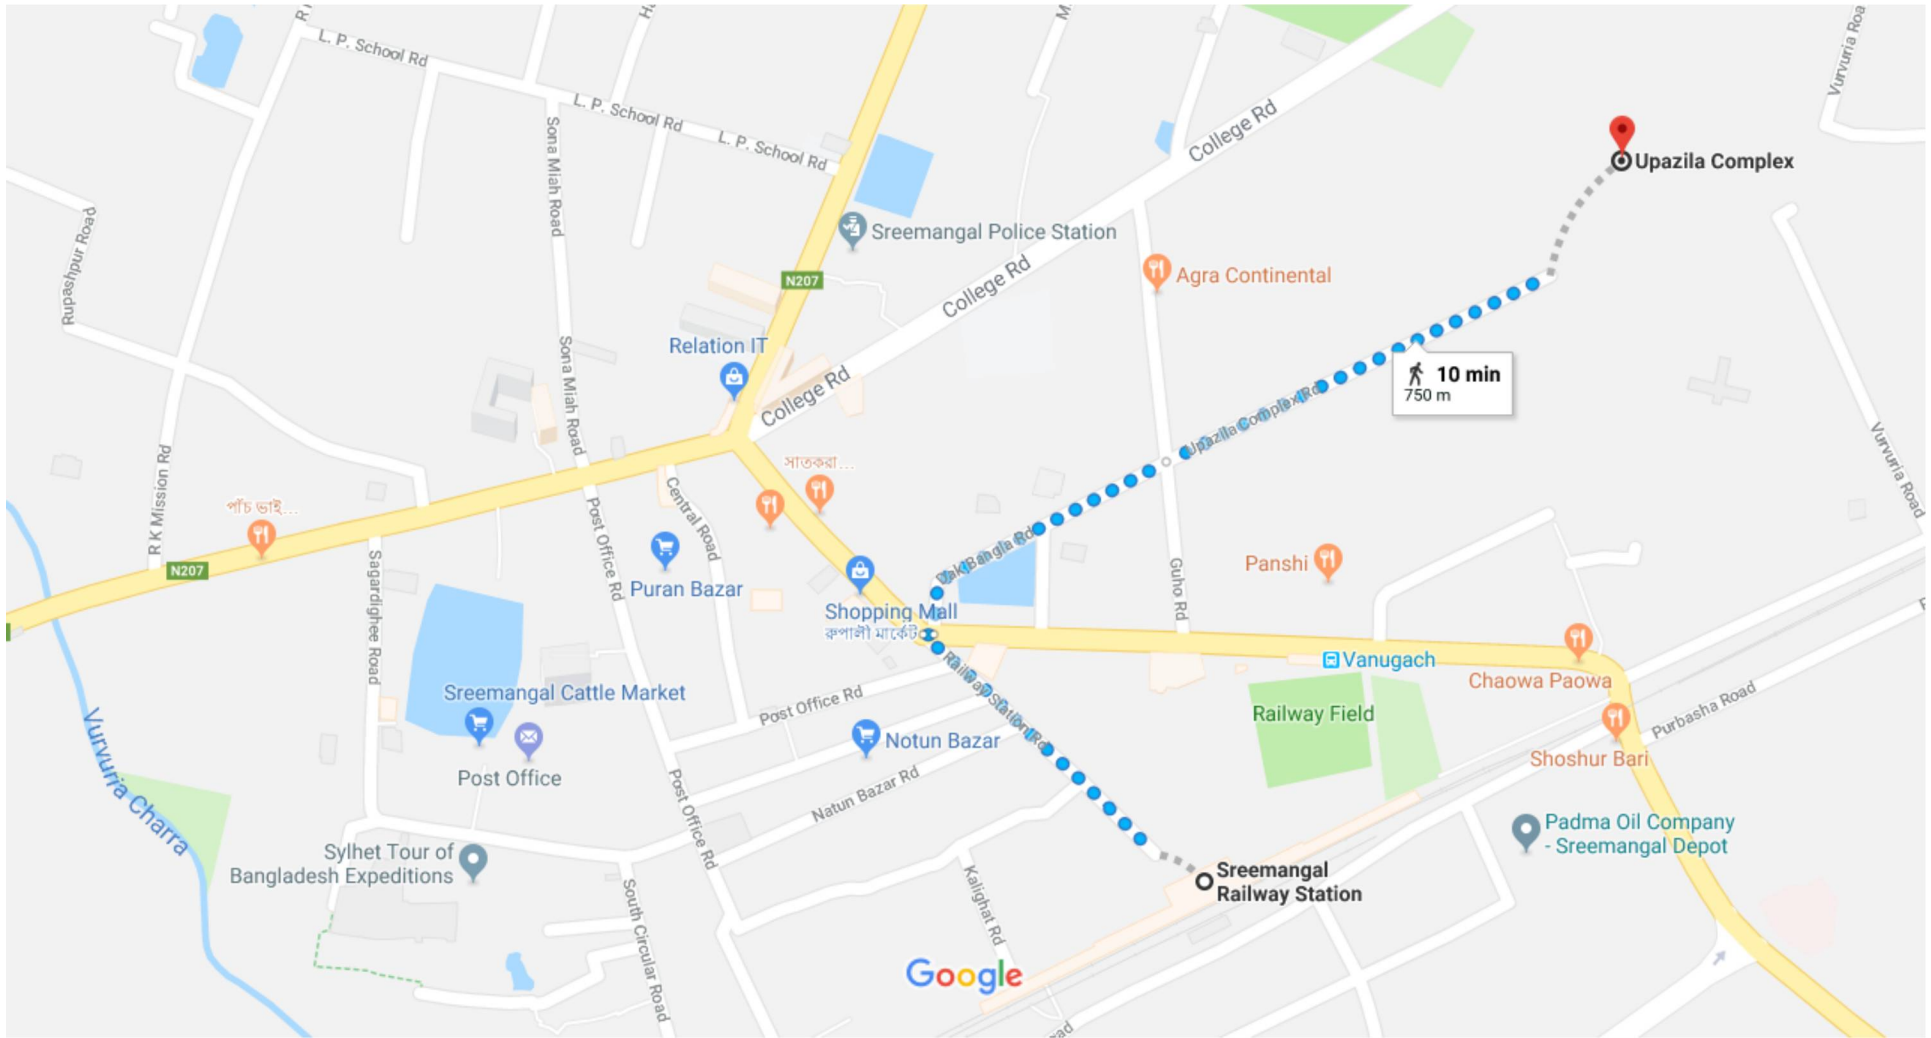

Google Maps Sreemangal Railway Station to Upazila Complex, Sreemangal

Walk 750 m, 10 min

Map data ©2018 Google 100 m

Sreemangal Railway Station

wpoobon Railway Station Rd 3210, Sreemangal

Use caution—walking directions may not always reflect real-world conditions

- ↑ 1. Head northwest on Railway Station Rd toward Natun Bazar Rd

230 m

-  2. Sharp right onto Sreemangal Bhanugach Rd

8 m
-  3. Turn left onto Dak Bangla Rd

230 m
-  4. Continue onto Upazila Complex Rd

300 m